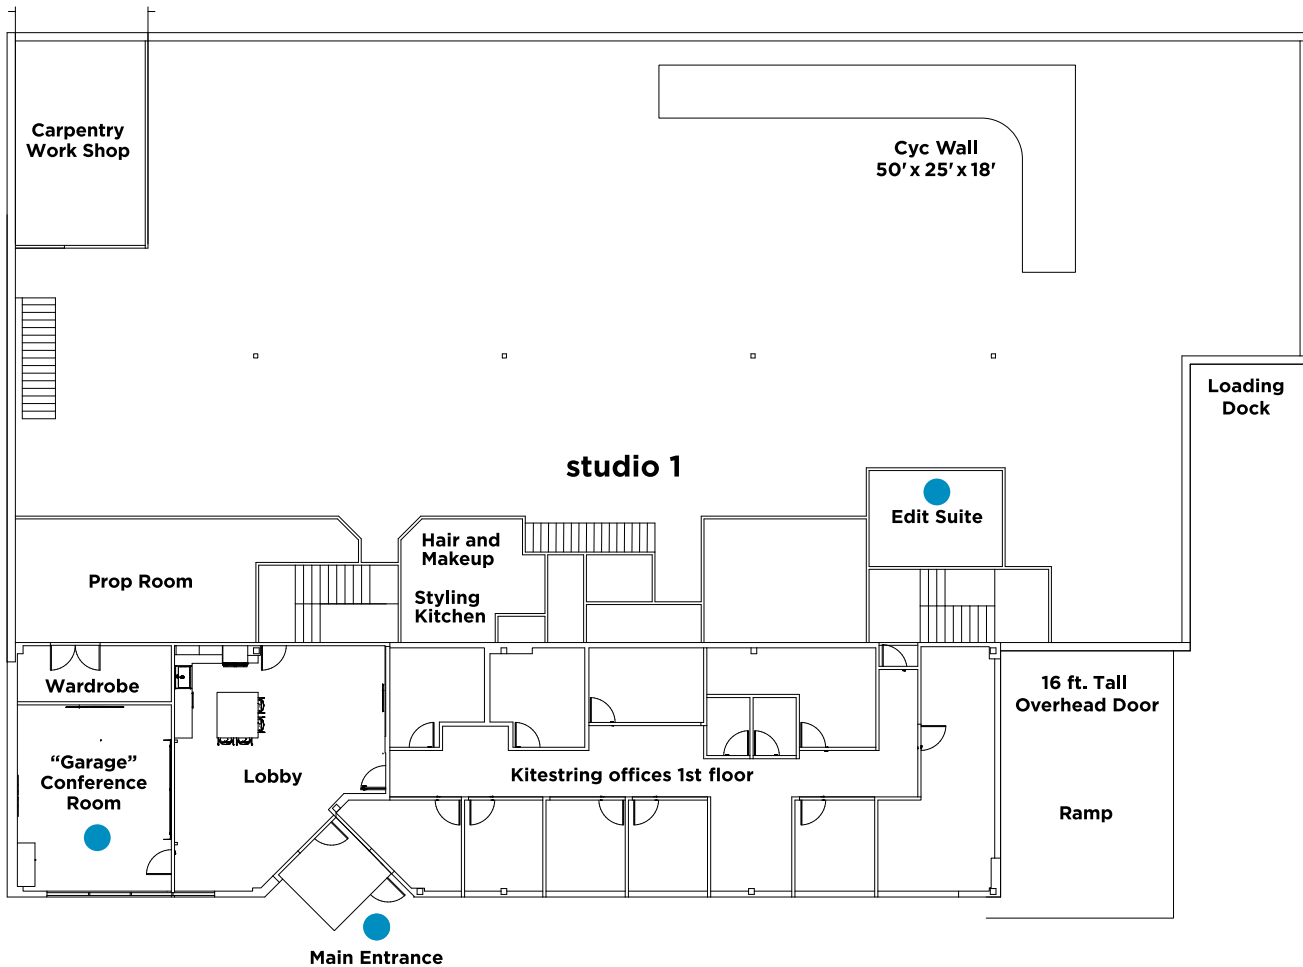

KITESTRING STUDIO AND FACILITY

Modern, collaborative work spaces. 10,000-sq. ft. studio

- 50' x 25' x 18' Cyc Wall
- Truck-height loading dock
- Oversize overhead door/drive-in studio
- Well-stocked prop room and wardrobe department
- Full-service kitchen and a professional food preparation area.
- Laundry room
- Fork truck available
- 35-foot-high ceilings
- Natural gas available
- Seven dedicated 220V outlets
- Six 50A spider boxes
- Edit Suite

Comfortable and convenient amenities

- Multi-purpose lobby with kitchen
- Large conference room
- Wi-Fi
- Private quiet rooms/client suites
- Convenient location off major interstate
- 20 minutes from Louisville International Airport
- Dozens of hospitality options within 1 mile
- Large variety of restaurant options within 1 mile

**KITESTRING
VISUALS**

kitestringviz.com
502.996.8700
11709 Commonwealth Ct.
Louisville, KY 40299