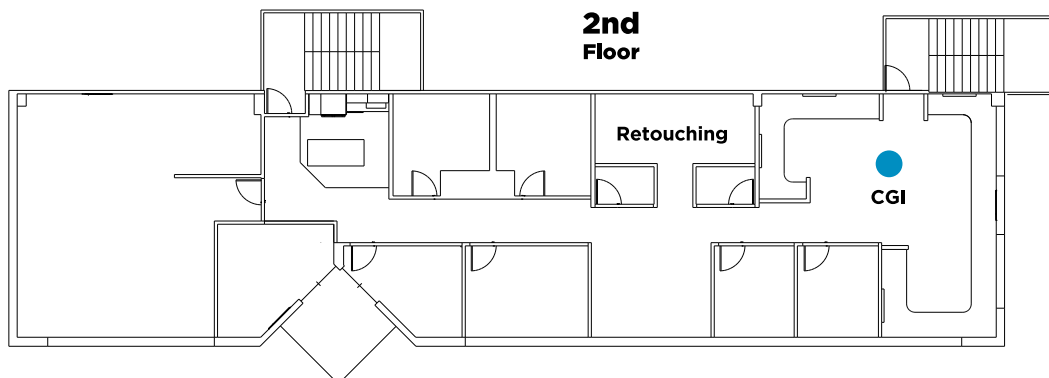

KITESTRING STUDIO AND FACILITY

Modern, collaborative work spaces. 10,000-sq. ft. studio

- 50' x 25' x 18' Cyc Wall
- Truck-height loading dock
- Oversize overhead door/drive-in studio
- Well-stocked prop room and wardrobe department
- Full-service kitchen and a professional food preparation area.
- Laundry room
- Fork truck available
- 35-foot-high ceilings
- Natural gas available
- Seven dedicated 220V outlets
- Six 50A spider boxes
- Edit Suite

Comfortable and convenient amenities

- Multi-purpose lobby with kitchen
- Large conference room
- Wi-Fi
- Private quiet rooms/client suites
- Convenient location off major interstate
- 20 minutes from Louisville International Airport
- Dozens of hospitality options within 1 mile
- Large variety of restaurant options within 1 mile

**KITESTRING
VISUALS**

kitestringviz.com
502.996.8700
11709 Commonwealth Ct.
Louisville, KY 40299